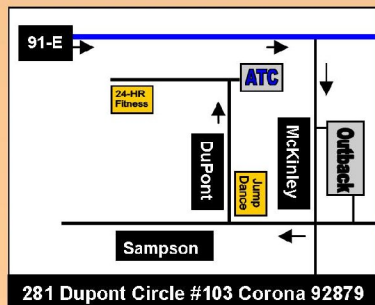

CLASSES IN ROOM 1

COMMANDO HAPKIDO